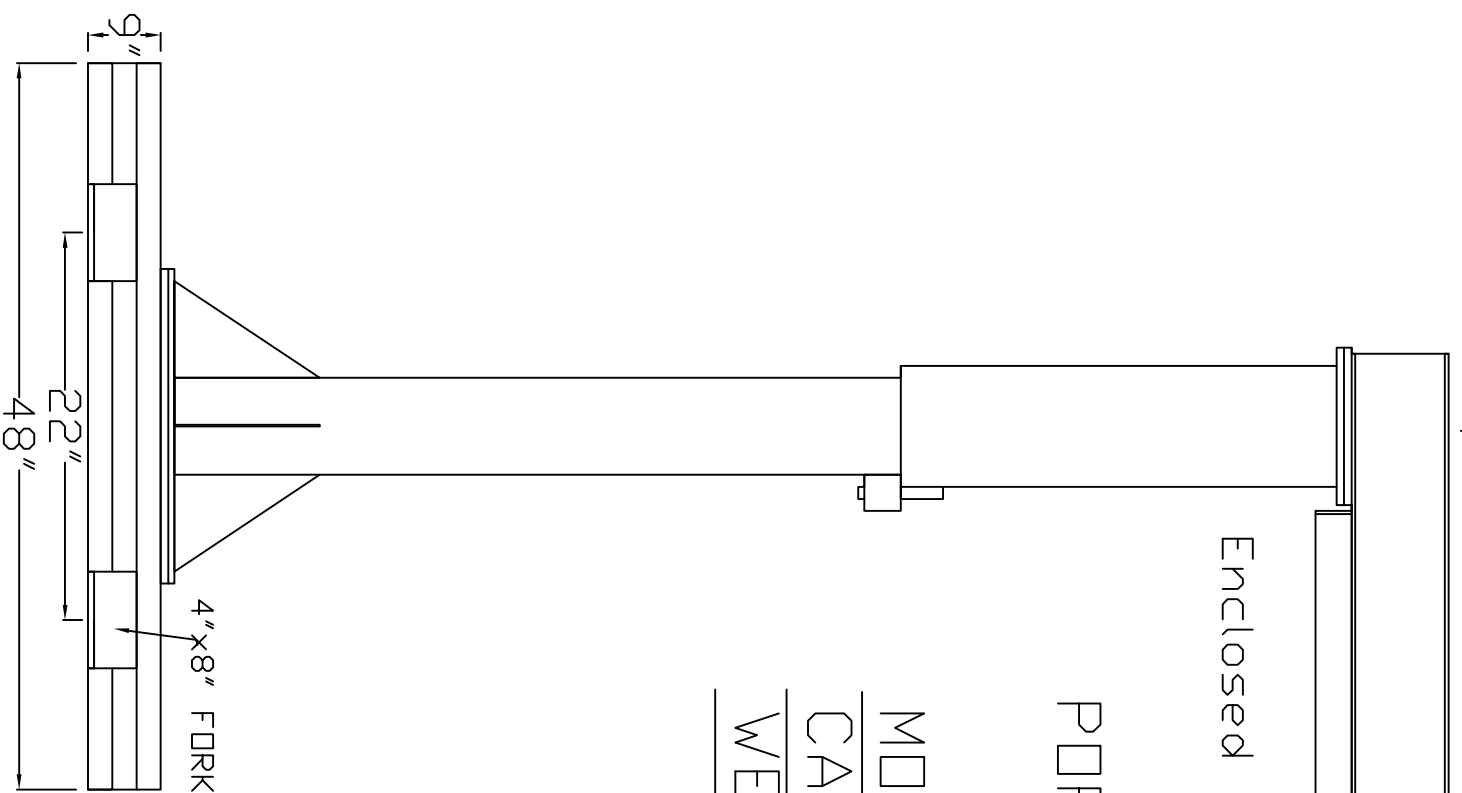

10' 0"

6"

Enclosed Track

PORTABLE BASE JIB

MODEL - MC51210

CAPACITY - 500LBS

WEIGHT - 5,590LBS

12' 0"